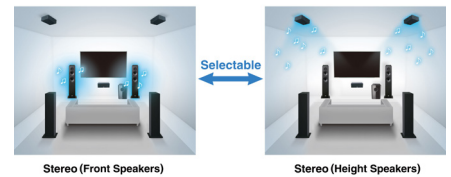

SPECIFICATIONS

Amplifier Section

Power output (All channels)

175 W/Ch
(6 Ω, 1 kHz, 10% THD, 1-ch driven)
165 W/Ch
(6 Ω, 1 kHz, 1% THD, 1-ch driven, IEC)

Dynamic power

240 W (3 Ω, Front)
210 W (4 Ω, Front)
120 W (8 Ω, Front)

THD+N (Total Harmonic Distortion + Noise)
0.08% (20 Hz–20 kHz, half power)

Input sensitivity and impedance

200 mV rms/47 kΩ (Line)
3.5 mV rms/47 kΩ (Phono MM)

Rated RCA output level and impedance

1 V rms/470 Ω (Subwoofer pre-out)
200 mV rms/2.2 kΩ (Zone 2/Zone B line-out)

Frequency response
10 Hz–100 kHz/±1 dB, -3 dB (Direct Mode)

Tone control
±10 dB, 20 Hz (Bass)
±10 dB, 20 kHz (Treble)

Signal-to-noise ratio
106 dB (Line, IHF-A)
80 dB (Phono, IHF-A)

Speaker impedance
4–16 Ω

Tuner Section

Tuning frequency range

DAB (Europe)
174.928 MHz–239.2 MHz
FM
87.5 MHz–108 MHz
AM (Asia & Oceania)
522 kHz–1,611 kHz
530 kHz–1,710 kHz

DAB/FM/AM preset memory

40 stations

General

Power supply

AC 220–240 V–, 50/60 Hz

Power consumption (operating)

570 W

Power consumption (idle)

65 W

Power consumption (standby)

0.15 W

Dimensions (W x H x D) 435 x 173.5 x 379.5 mm

Weight 9.8 kg

CARTON

Dimensions (W x H x D) 534 x 265 x 468 mm

Weight 12.5 kg

Supplied Accessories

- Power cord • Indoor DAB/FM antenna • AM loop antenna
- Speaker setup microphone • Quick Start Guide • Remote controller
- AAA (R03) batteries x 2