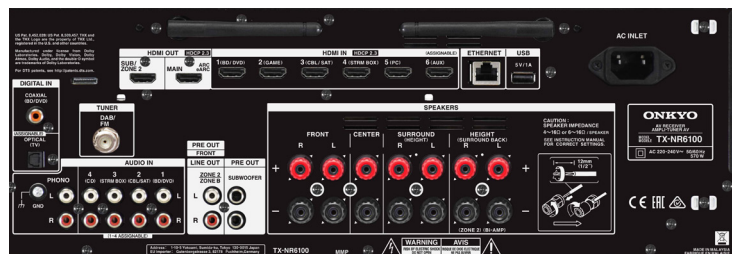

Text on receiver may vary with region.